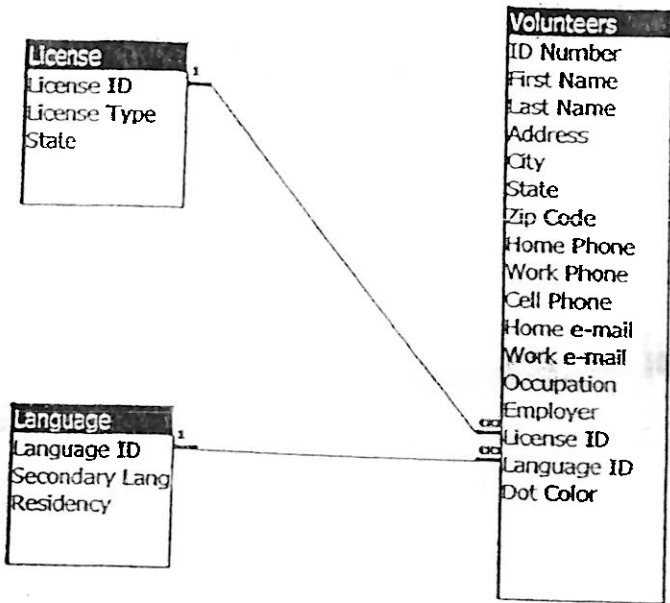

Relationships for volunteers
 Tuesday, February 20, 2007

DB-Design in Practice

Relationships for empsub
 Tuesday, February 20, 2007

LP2

Employees
 ID
 Last Name
 Emp #

Monthly Absences
 Employee Last Name
 Date of Absence
 Days Absent
 Reason
 Sub Last Name
 Sub First Name
 # Days Sub
 Comments

Substitute Inform
 Sub Last Name
 Sub Emp #
 Degreed

Relationships for candy
 Tuesday, February 20, 2007

Company Information
 ID
 Slogan
 Year it Originated
 Company/ Creator

General Information
 ID
 Candy Bar Name
 Description
 Rating